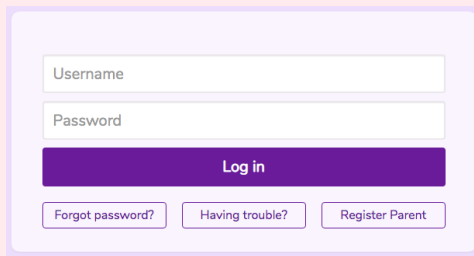

Log out

Leaving a computer system.

Notification

A system that lets you know if you have something to look at. On Purple Mash this is shown by a bell.

Tools

The area on Purple Mash with the different learning apps.

Save

Store your work as you create something so it can be accessed later.

Unit: 1.1

Online Safety and Exploring Purple

Key Images

Log in Screen

Avatar

Save your work

Tools section of Purple Mash

Subjects & Topics

This picture shows you if you have any notifications

The area of Purple Mash where your work is stored

Key Questions

What is a password and why should we keep them safe?